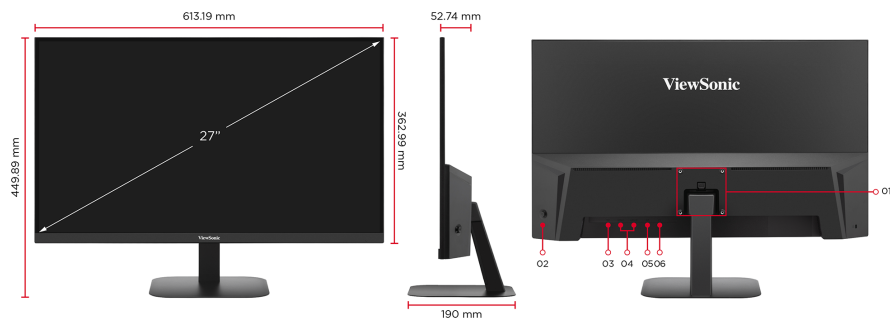

ViewSonic® LCD DISPLAY

VA2708-2K-HD

Key Features

- 2K QHD 2560 X 1440 resolution
- SuperClear® IPS panel
- 100Hz Variable refresh rate delivers fluid visuals
- 1ms (MPRT) response time for precision
- HDR10 Delivers Stellar Contrast and Color Accuracy

Product Description

The ViewSonic VA2708-2K-HD is a 27" QHD monitor featuring HDMI and DisplayPort inputs for business and home use. The optimal screen performance and comfortable viewing without tearing or stuttering are delivered through variable refresh rate, eye-care technology, and various ViewMode presets. Simply expand your workspace and experience truly seamless, ergonomic multitasking on just one screen with a VESA-compatible mount at a low power consumption.

1. VESA Compatible(Wall Mount 75 x 75mm)
2. Joy Key
3. Power In
4. HDMI*2
5. DisplayPort
6. Audio Out

Visit Us

www.viewsonic.com

DISPLAY

Display Size (in.):	27
Viewable Area (in.):	27
Panel Type:	IPS Technology
Resolution:	2560 x 1440
Resolution Type:	QHD (Quad HD)
Static Contrast Ratio:	1,000:1 (typ)
Dynamic Contrast Ratio:	50M:1
High Dynamic Range:	HDR10
Light Source:	LED
Brightness:	250 cd/m ² (typ)
Colors:	16.7M
Color Space Support:	8 bit true
Aspect Ratio:	16:9
Response Time (MPRT):	1ms
Viewing Angles:	178° horizontal, 178° vertical
Backlight Life (Hours):	30000 Hrs (Min)
Curvature:	Flat
Refresh Rate (Hz):	100
Variable Refresh Rate Technology:	Yes
Low Blue Light:	Software solution
Flicker-Free:	Yes
Color Gamut:	NTSC: 80% size (Typ) sRGB: 111% size / 99% coverage (Typ)
Pixel Size:	0.233 mm (H) x 0.233 mm (V)
Surface Treatment:	Anti-Glare, Hard Coating (3H)

COMPATIBILITY

PC Resolution (max):	2560x1440
Mac® Resolution (max):	2560x1440
PC Operating System:	Windows 10/11 certified; macOS tested
Mac® Resolution (min):	2560x1440

CONNECTOR

3.5mm Audio Out:	1
HDMI 2.0 (with HDCP 2.2):	2
DisplayPort:	1
Power in:	DC Socket (Center Positive)